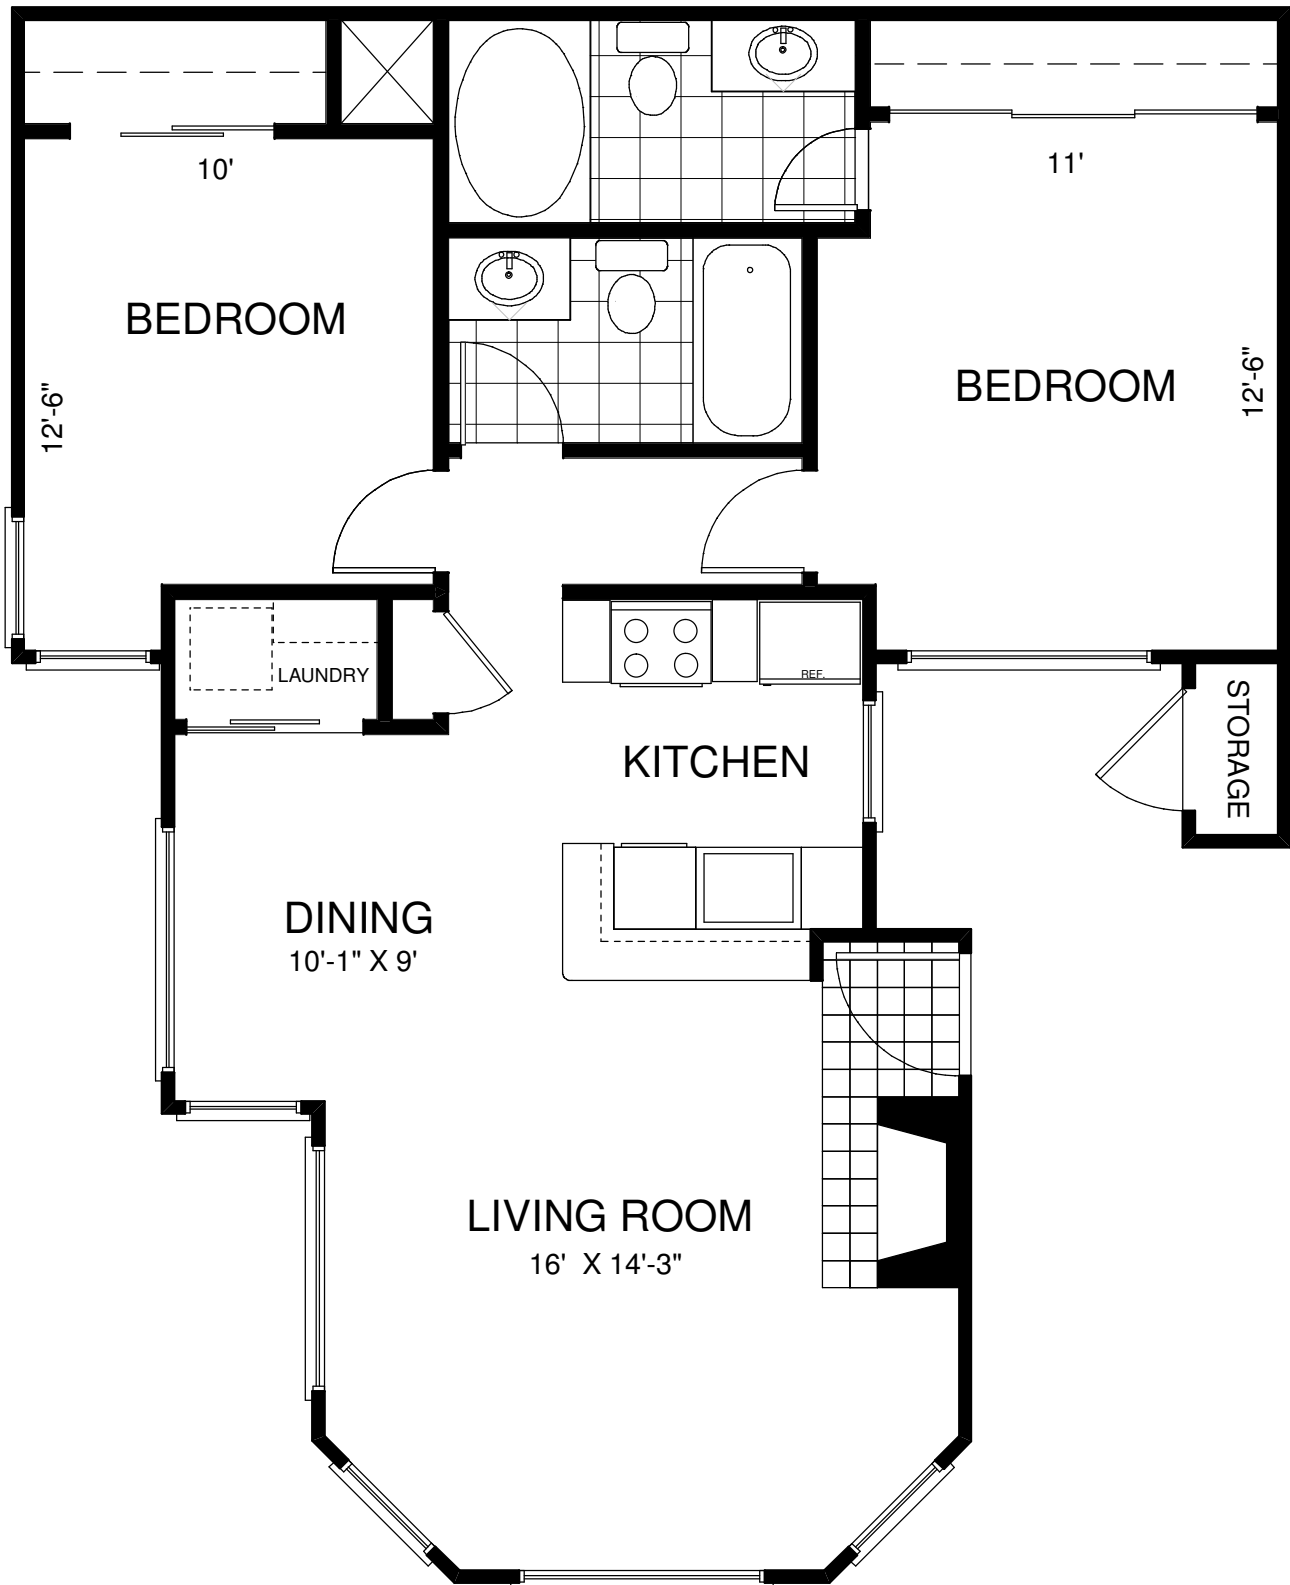

SHADOWLAKE VILLAS

TWO BEDROOMS - TWO BATHS

(All measurements are approximate.)

The Sabine