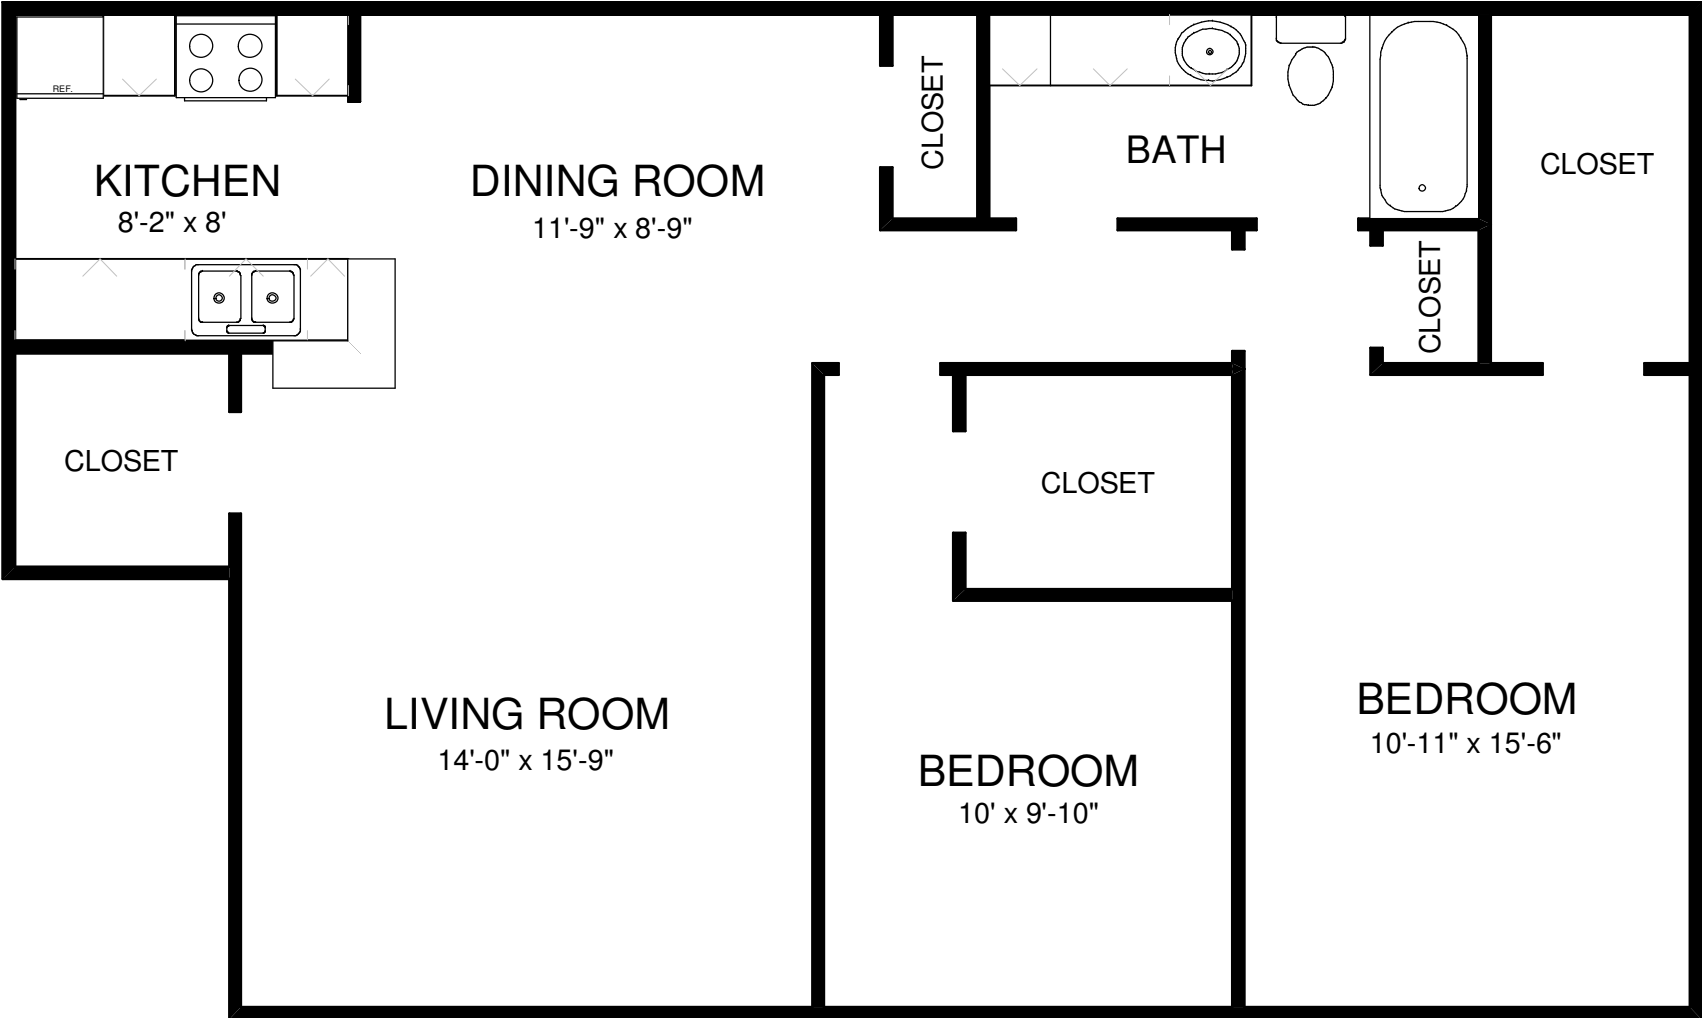

PARC FONTAINE APARTMENTS

TWO BEDROOMS - ONE BATH

(All measurements are approximate.)

The St. Louis