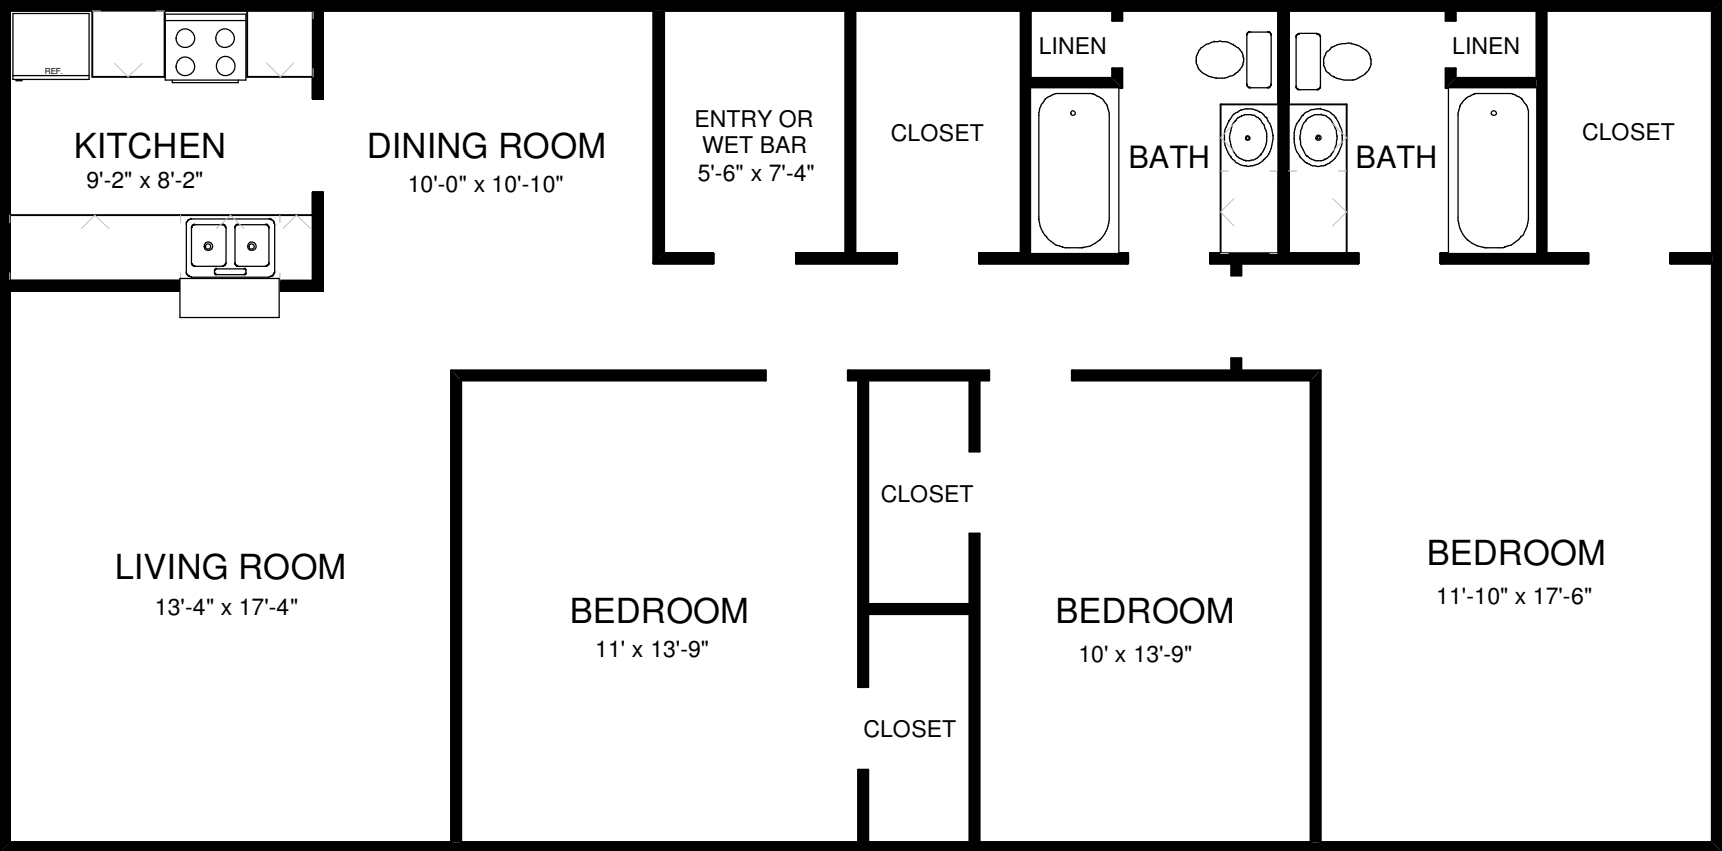

PARC FONTAINE APARTMENTS

THREE BEDROOMS - TWO BATHS

(All measurements are approximate.)

The Orleans