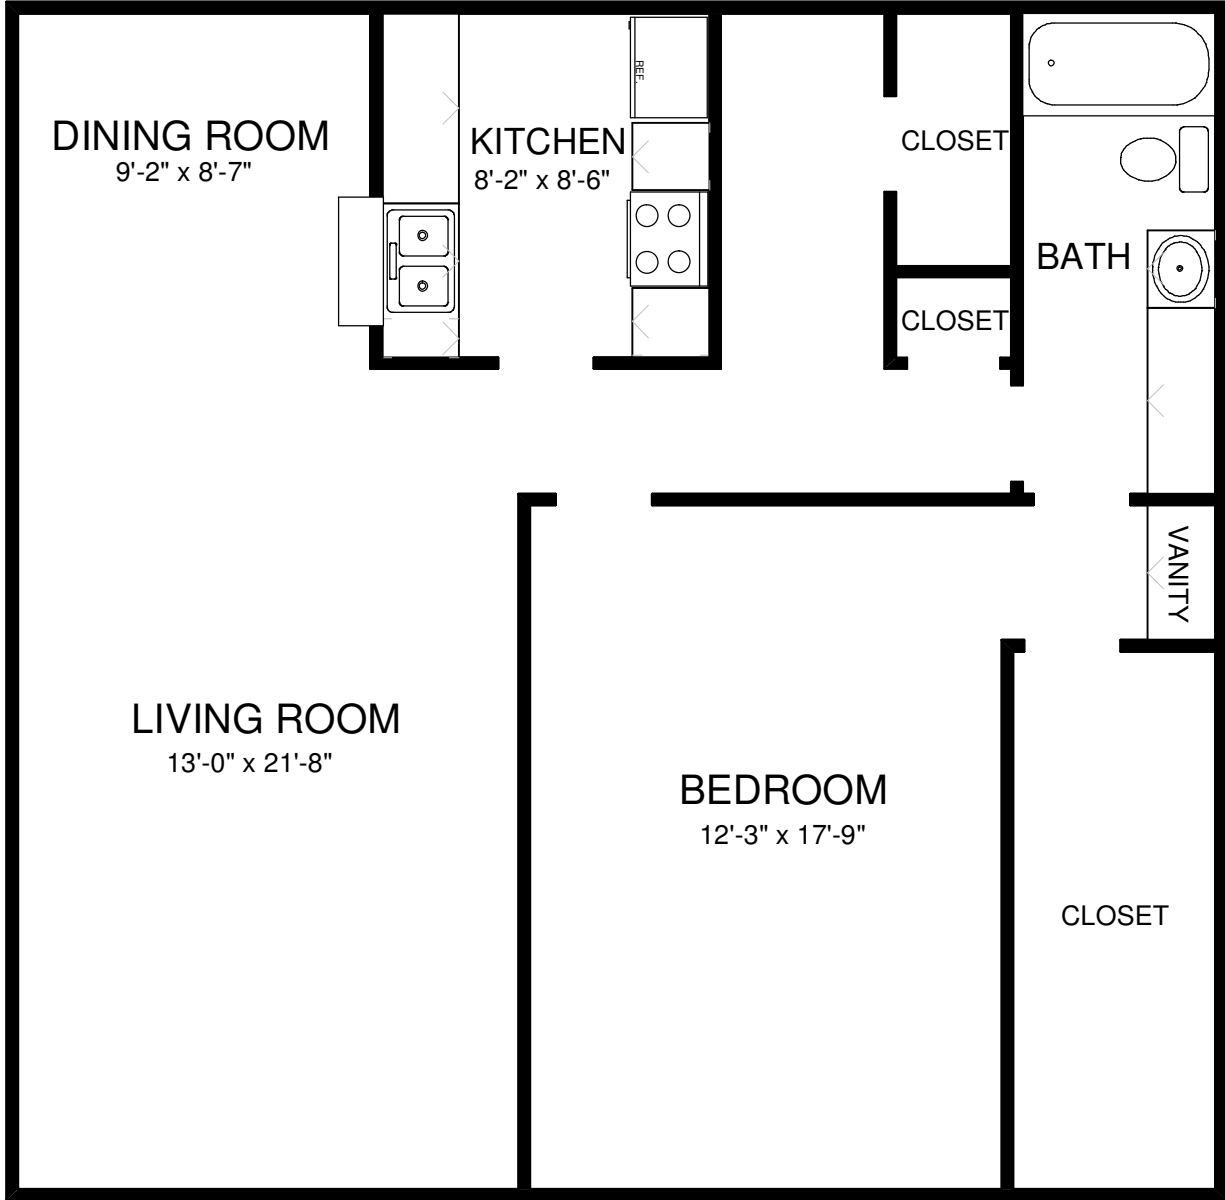

PARC FONTAINE APARTMENTS
ONE BEDROOM - ONE BATH

(All measurements are approximate.)

The Decatur