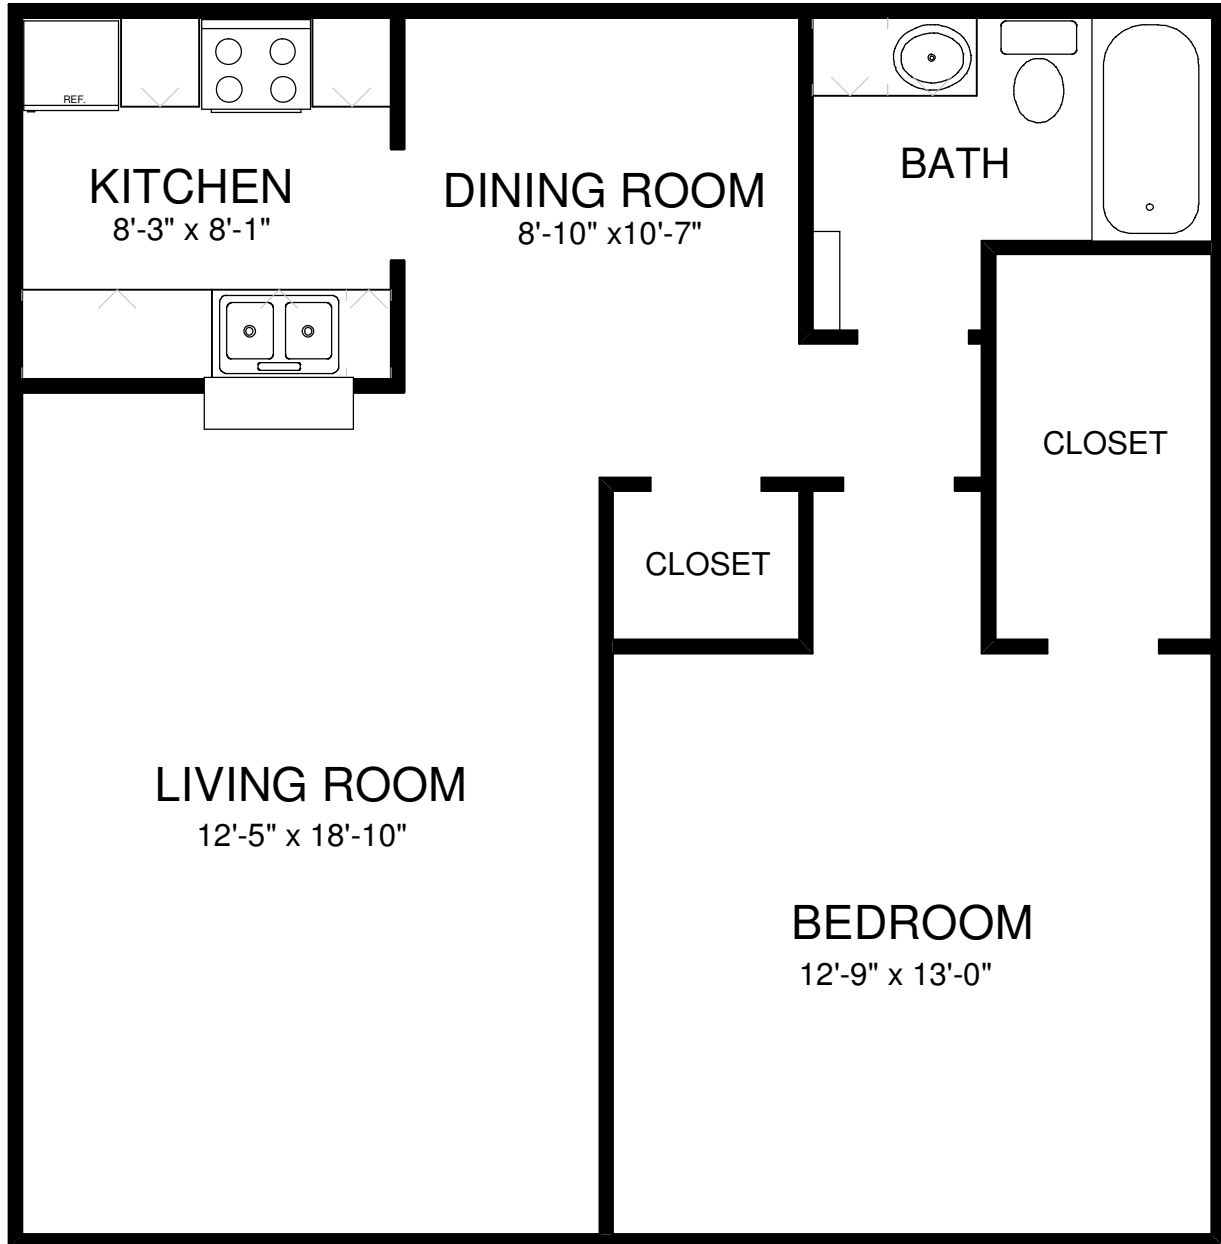

PARC FONTAINE APARTMENTS
ONE BEDROOM - ONE BATH

(All measurements are approximate.)

The Claiborne