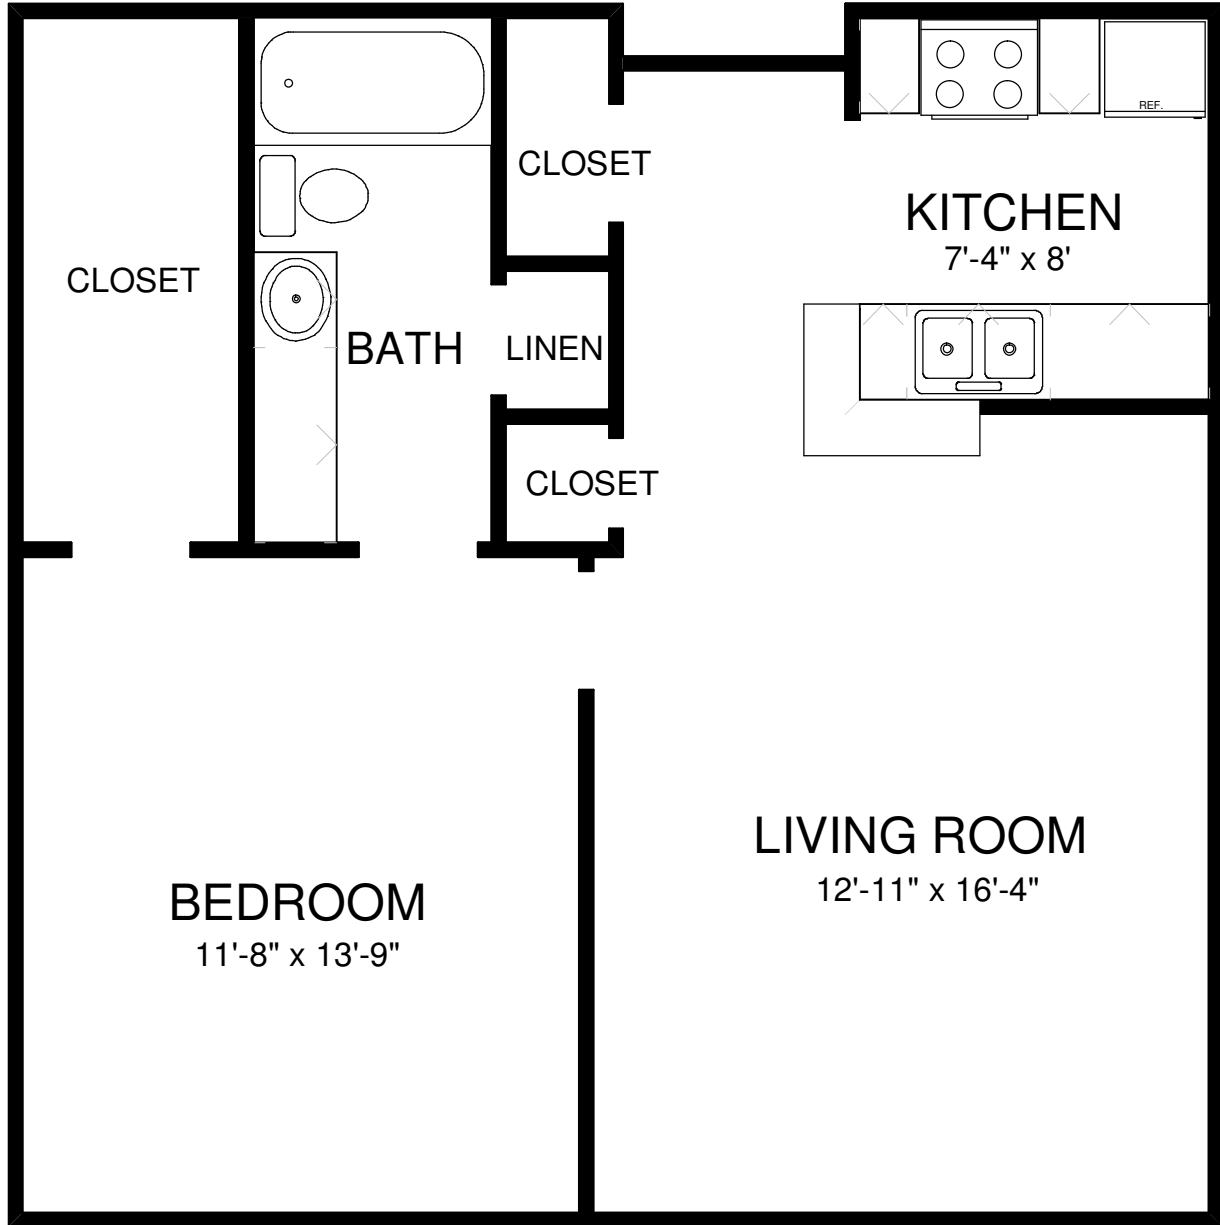

PARC FONTAINE APARTMENTS  
ONE BEDROOM - ONE BATH

(All measurements are approximate.)

The Bienville