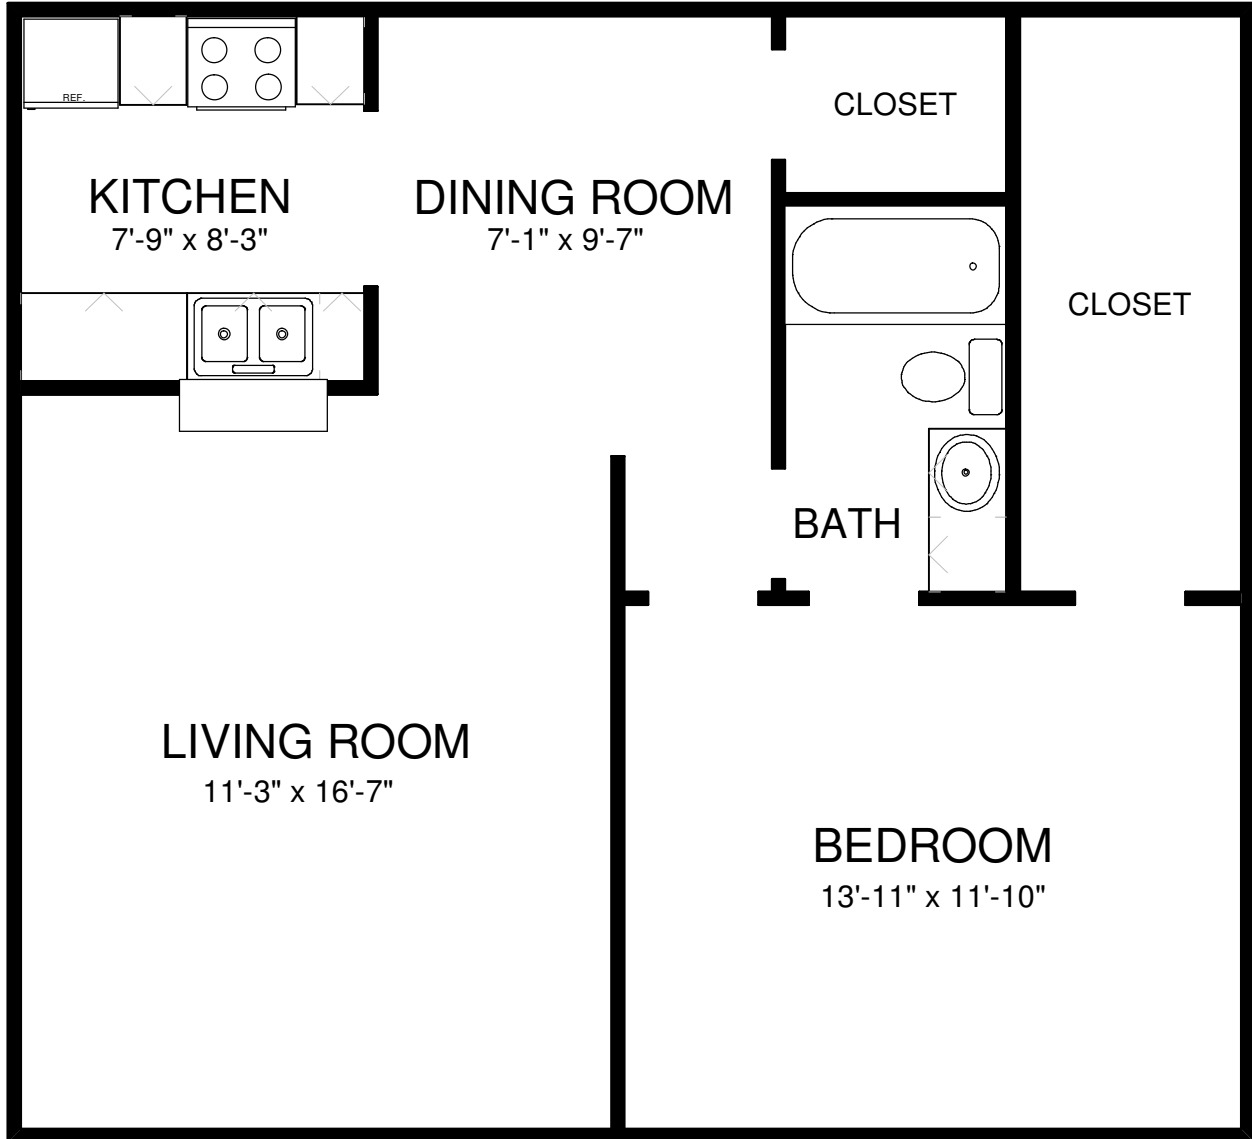

PARC FONTAINE APARTMENTS
ONE BEDROOM - ONE BATH

(All measurements are approximate.)

The Acadian